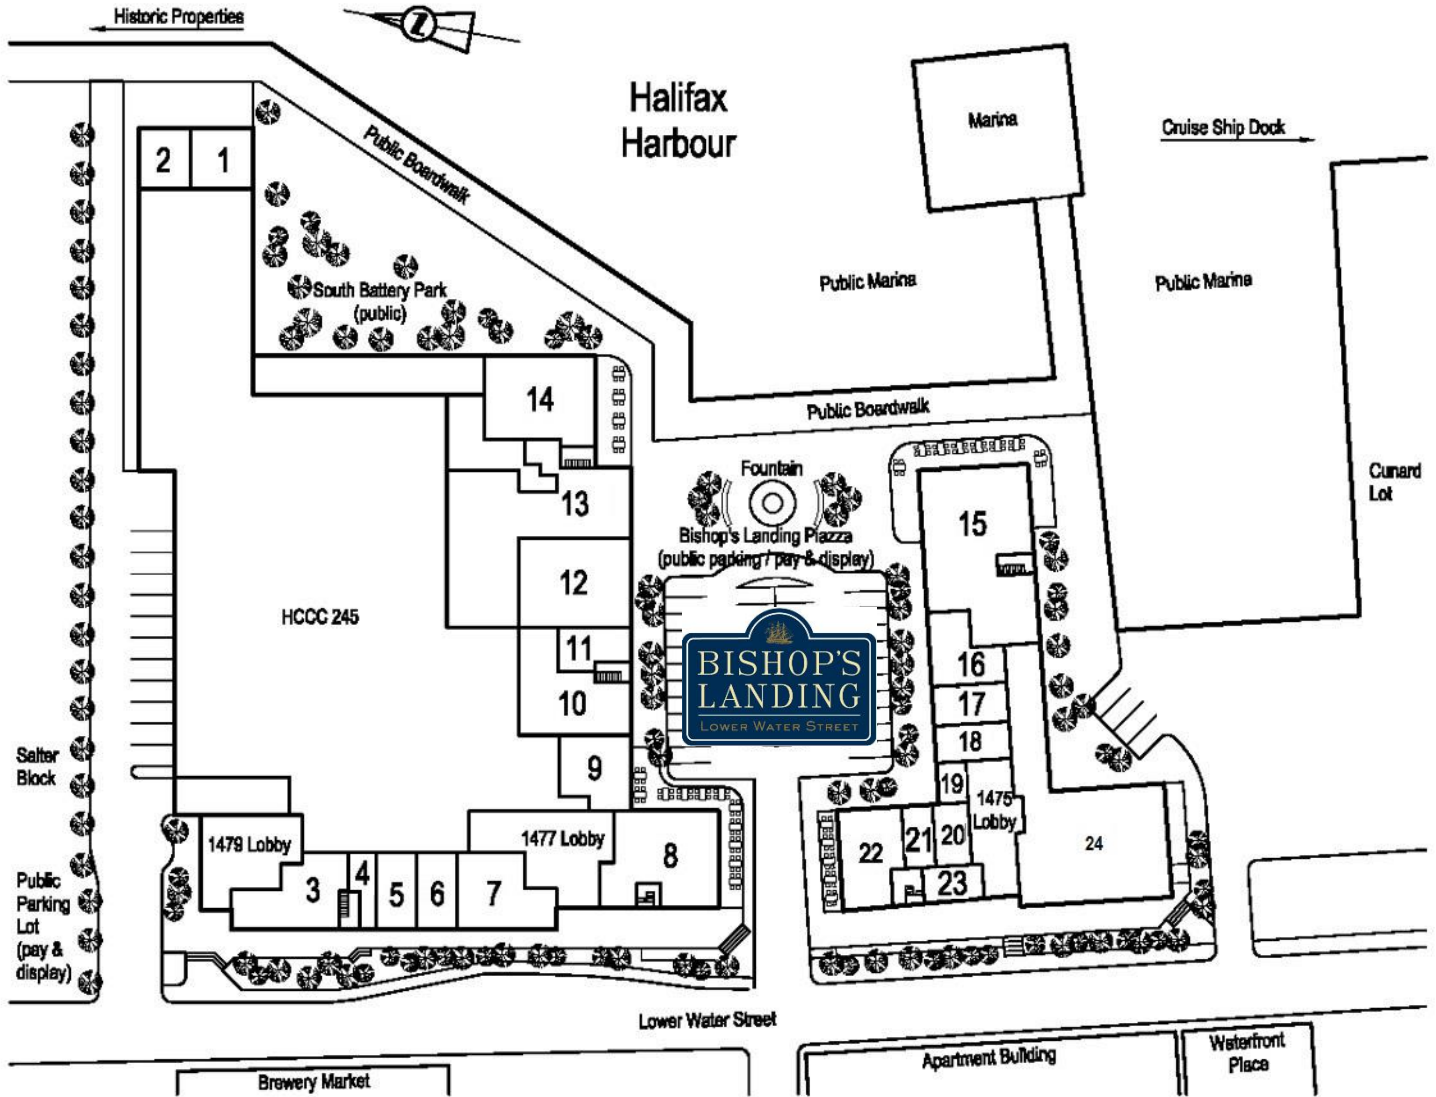

Southwest

Live. Shop. Work. Play.™

SCHEDULE "B" LANDS LEASING PLAN

- | | | | | | |
|---|--|----|--------------------------|----|-----------------------------|
| 1 | Rum Runner | 10 | Haskapa | 18 | Juice Press Inc. |
| 2 | Sugah | 11 | Frida Jewellery | 19 | MXM Fashion, Art, Lifestyle |
| 3 | Future – Curve Leasing Centre | 12 | Hair Factory | 20 | L & L HOME SHOP |
| 4 | Premiere Suites Atlantic | 13 | Landings Surgical Centre | 21 | Piece of Cake |
| 5 | Alexa Pope Clothing Industries | 14 | Hamachi House | 22 | Smiling Goat Café |
| 6 | String & Theory Alterations & Dry Cleaning Service | 15 | Bicycle Thief | 23 | Quickplus Convenience |
| 7 | BLK Dental Centre | 16 | Little Oak | 24 | Southwest |
| 8 | Ristorante Amano | 17 | MoonMoon Cosmetics | | |
| 9 | Bishop's Cellar | | | | |